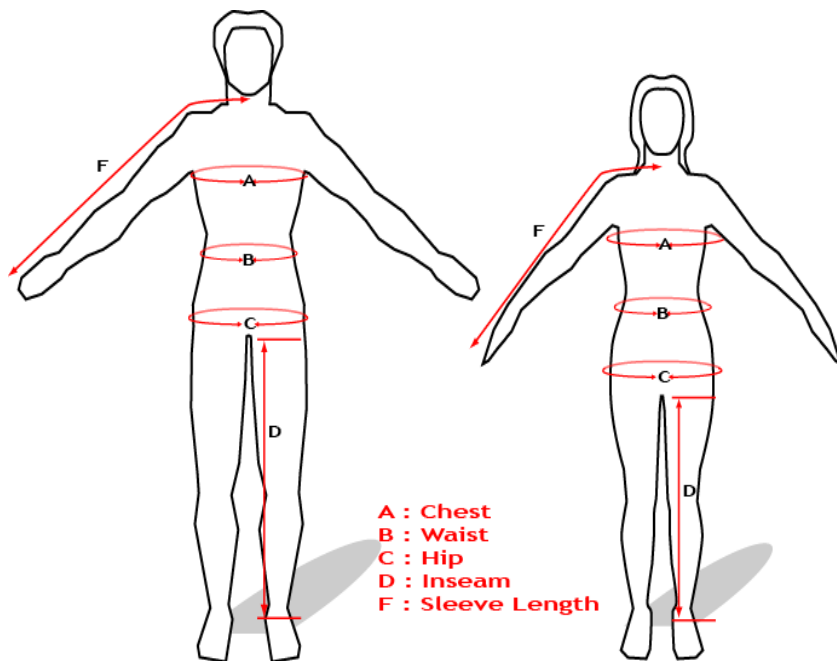

Chest (in.)	30-32"	32-34"	34-36"	36-38"	38-40"
Sleeve Length (in.)	34 1/4"	35"	35 3/4"	36 1/2"	36 3/4"
Waist (in.)	26-28"	28-30"	30-32"	32-34"	34-36"
Hip (in.)	36-37"	38-39"	39-40"	41-42"	42-43"
Inseam (in.)	28"	29"	30"	31"	31"
Chest (cm)	76-81cm	81-86cm	86-92cm	92-97cm	97-102cm
Sleeve Length (cm)	89cm	89cm	92cm	93cm	94cm
Waist (cm)	66-71cm	71-76cm	76-81cm	81-86cm	86-92cm
Hip (cm)	92-94cm	97-99cm	99-102cm	104-107cm	107-110cm
Inseam (cm)	71cm	74cm	74cm	79cm	79cm
Inseam (cm)	71cm	74cm	74cm	79cm	79cm

Youth Jacket & Pant

Size	S	M	L
Chest (in.)	24-26"	26-29"	29-31"
Waist (in.)	24-26"	26-28"	28-30"
Inseam (in.)	24"	26"	28"
Chest (cm)	61-66cm	66-74cm	74-79cm
Waist (cm)	61-66cm	66-71cm	71-76cm
Inseam (cm)	61cm	66cm	71cm

- **A: Chest**-Measured 1" below armpit, with arms at sides
- **B: Waist**-Measured at the natural waist
- **C: Hip**-Measured at the widest point when standing with feet together
- **D: Inseam**-Measured from crotch to foot without shoes
- **F: Sleeve**-Measured center back of neck to cuff